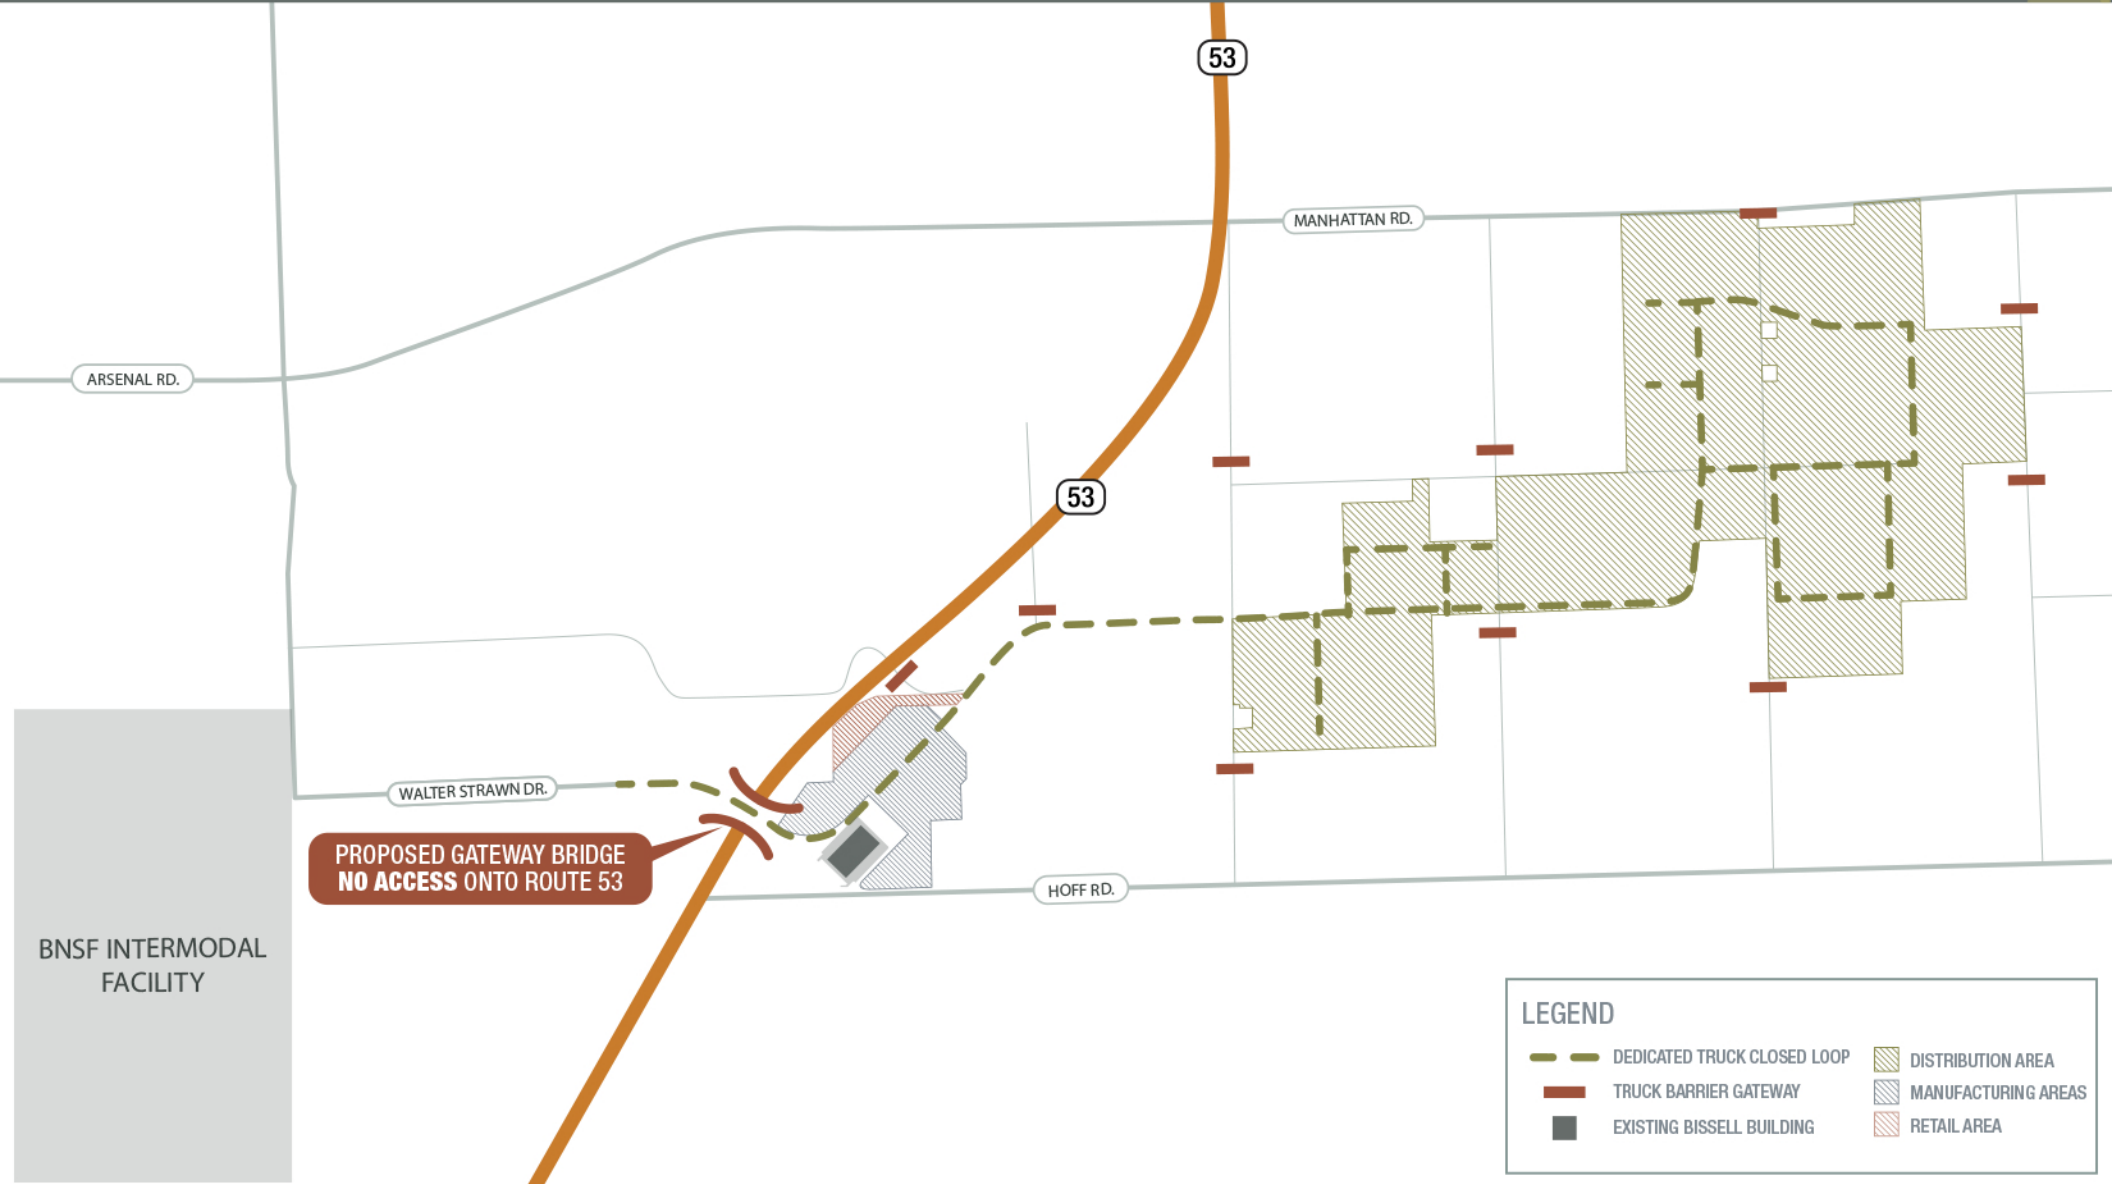

A Responsible Solution

Compass Business Park is a warehousing, distribution and light manufacturing park located east of Route 53. The park captures and contains truck traffic within a dedicated closed loop to keep trucks off local roads.

LEGEND

- DEDICATED TRUCK CLOSED LOOP
- TRUCK BARRIER GATEWAY
- EXISTING BISSELL BUILDING
- ▨ DISTRIBUTION AREA
- ▩ MANUFACTURING AREAS
- ▨ RETAIL AREA